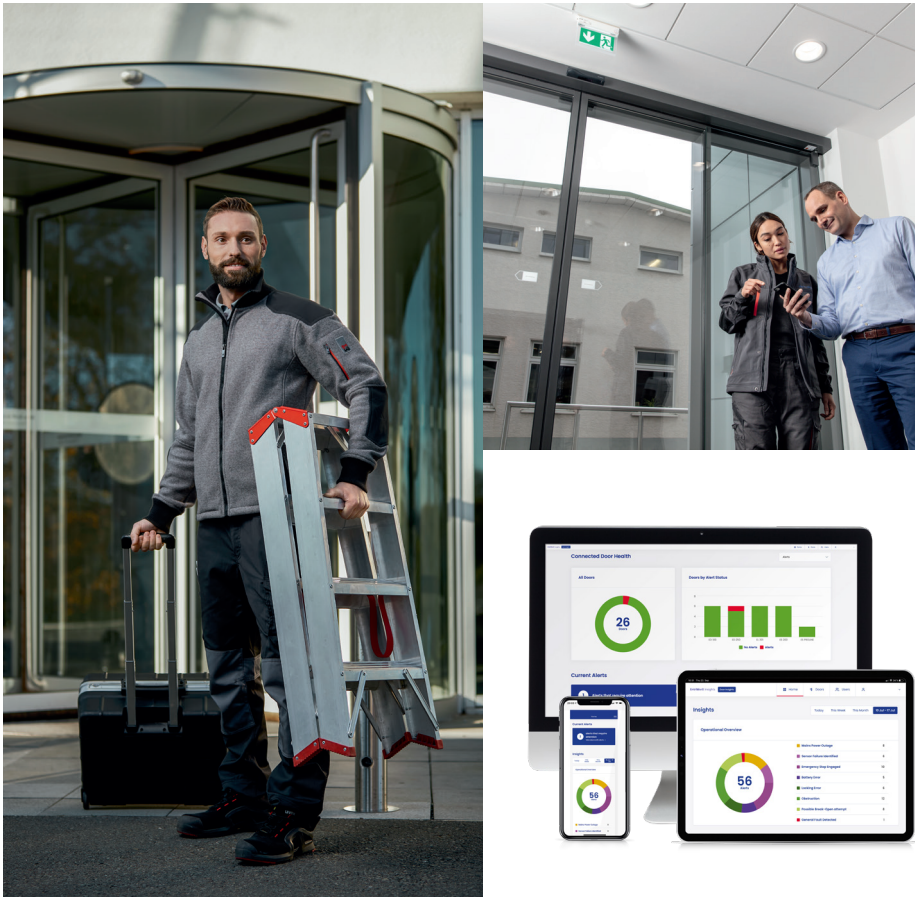

# Get Connected: Upgrade Your Doors

## For smarter, more efficient door management

### Upgrade Your Door to a Connected Smart Solution

Embrace the future of door technology by upgrading to a smart, connected door with our advanced IoT connectivity solutions.

With no need for specialized infrastructure or intricate network prerequisites, EntriWorX Insights seamlessly links up with both new and existing dormakaba entrance systems. This connection ensures the secure transmission of crucial performance, operational, and error data—whether for a single door or your entire network.

This upgrade brings a host of benefits, including enhanced control, real-time monitoring, strengthened security, increased efficiency, and a positive impact on sustainability.

Step into the future and transform your entrance with an upgrade!